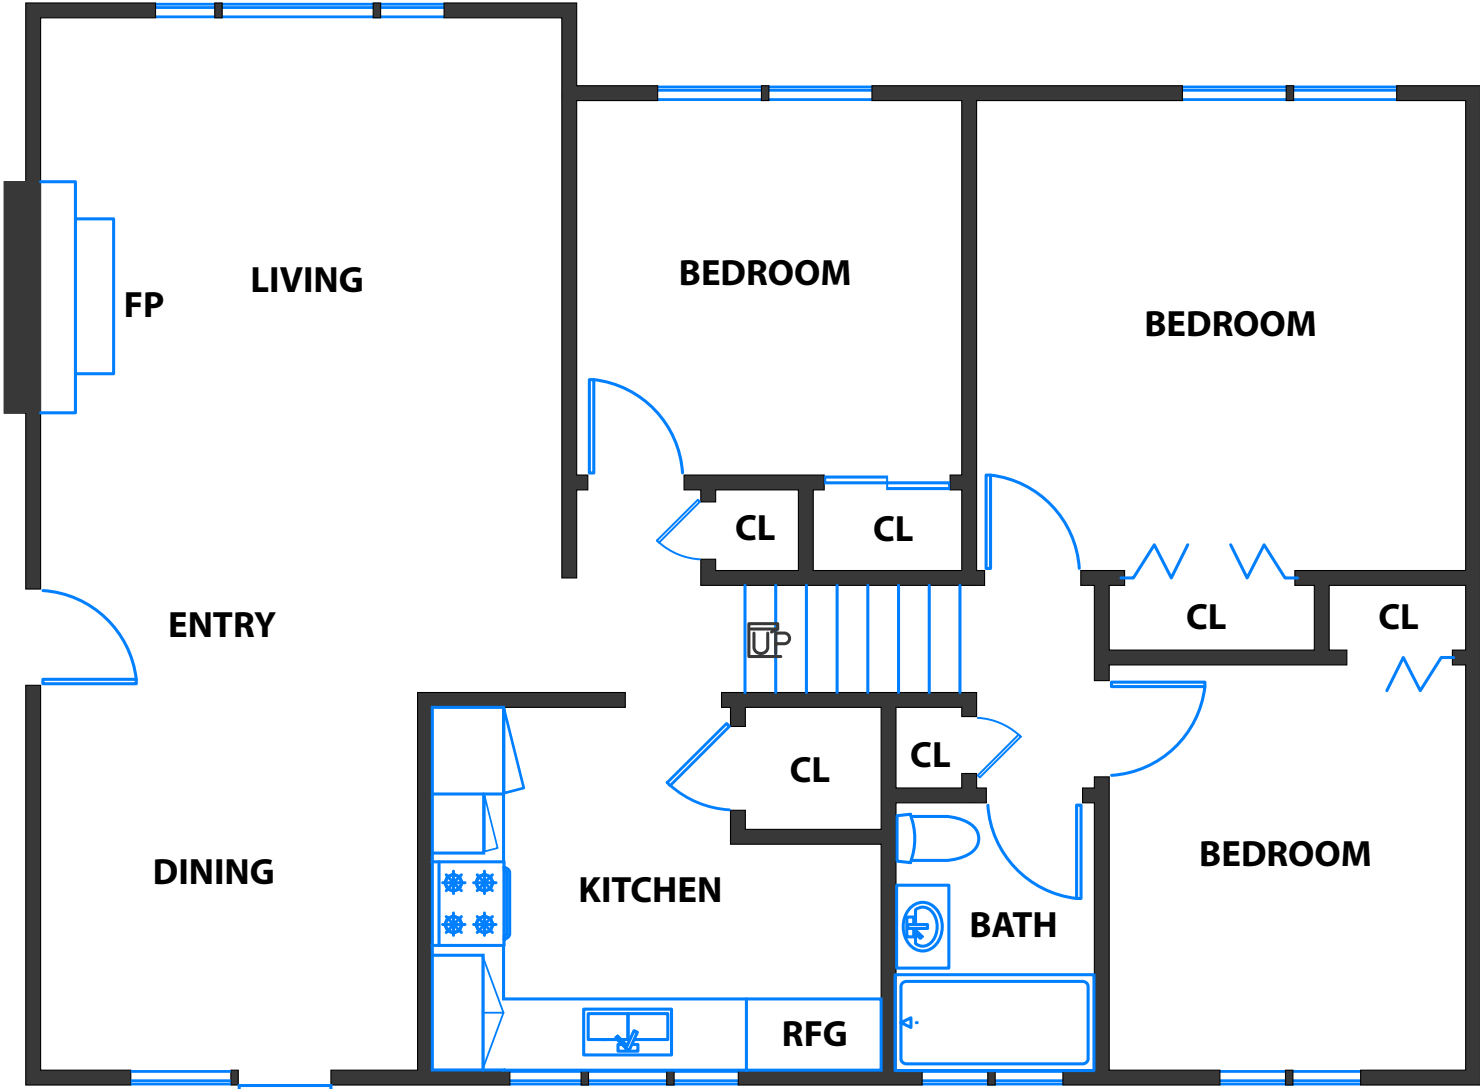

233 LONGFORD DRIVE, SOUTH SAN FRANCISCO

LEVEL ONE

IMPORTANT DISCLOSURE NOTE: FLOOR PLANS, SQUARE FOOTAGE, AND DIMENSIONS ARE APPROXIMATE GIVEN BY OPEN HOMES PHOTOGRAPHY GRAPHIC ARTIST AND ARE NOT FOR CONSTRUCTION PURPOSES. A PROSPECTIVE BUYER SHOULD NOT RELY ON THESE PLANS, SQUARE FOOTAGE, AND DIMENSIONS IN MAKING THEIR PURCHASE DECISION AND SHOULD CAREFULLY VERIFY THE ABOVE ITEMS AND ALL OTHER INFORMATION HEREIN BY LICENCED ARCHITECT OR CERTIFIED HOME APPRAISER. SQF NOTE: FOR BILLING PURPOSES AND NOT APPRAISAL/TAX RECORD/PUBLIC RECORD SQF. BILLING SQF INCLUDES INTERIOR SQF.